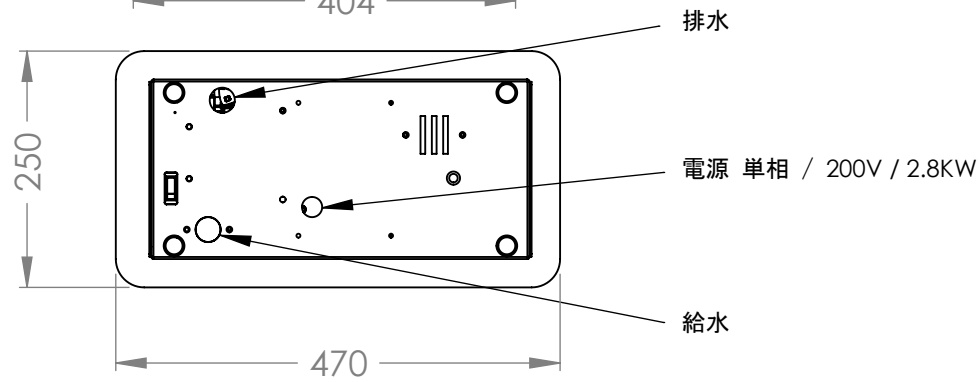

開口寸法

電源 单相200V	給水
2.8kW	1/2"

DESCRIPTION:	UBER BOILER OUTLINE DIMENSIONS	DRAWN BY	PJT	28-11-11
DWG NO.:	1000680	APPROVED BY		
MATERIAL:	N/A	REVISION	CO:	SCALE:1:8

UNLESS OTHERWISE SPECIFIED: DIMENSIONS ARE IN MILLIMETERS
TOLERANCES: LINEAR: +/-0.2mm