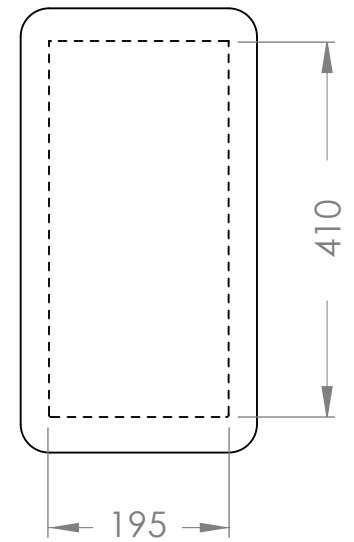

開口寸法

電源 单相200V	給水
2.8kW	1/2"

DESCRIPTION:	UBER BOILER OUTLINE DIMENSIONS	DRAWN BY	PJT	28-11-11
DWG NO.:	1000680	APPROVED BY		
MATERIAL:	N/A	REVISION	CO:	SCALE:1:8

UNLESS OTHERWISE SPECIFIED: DIMENSIONS ARE IN MILLIMETERS
TOLERANCES: LINEAR: +/-0.2mm